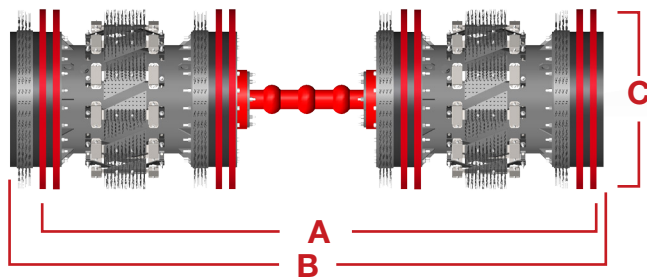

EDXR Dual Body

16-48" (406-1219mm)

The EDXR is one of the most aggressive cleaning pig Apache has to offer. Available in single body or dual body configuration, the EDXR consists of four sealer discs, two RB brushes, XB brush, and two rows of magnets. The sturdy brushes forcefully scrub away residue and debris to aggressively clean the line before testing.

EDXR DUAL BODY 16-24"

Size	A	B	C	Part #
16"	63.250	69.250	15.875	60-7390-16
18"	63.250	69.250	17.875	60-7390-18
20"	73.625	79.750	20.000	60-7390-20
22"	80.125	86.250	22.000	60-7390-22
24"	83.500	89.750	24.125	60-7390-24

EDXR DUAL BODY 30-48"

Size	A	B	C	Part #
30"	101.500	108.125	30.250	60-7390-30
36"	113.250	120.625	36.500	60-7390-36
42"	125.625	133.375	42.125	60-7390-42
48"	136.875	145.875	48.875	60-7390-48

Designed to negotiate 3D or greater bends.

Options Available:

- CARVER discs. See page 5-20 for additional information.
- Aluminum Gauge Plates in standard styles or slotted styles. See page 6-4 for additional information.
- Radial and Block Brush options available. See pages 5-23 to 5-26 for additional information.
- Magnets to collect metallic debris. See page 6-2 for additional information.
- Transmitter Cavity to accommodate electronic tracking equipment. See page 6-5 for additional information.
- Rattlers. See page 6-5 for additional information.