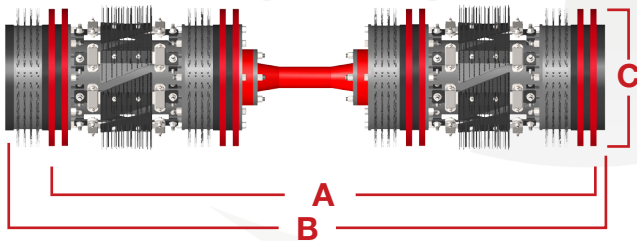

EDXR Dual Body

16-48" (406-1219mm)

The EDXR is one of the most aggressive cleaning pig Apache has to offer. Available in single body or dual body configuration, the EDXR consists of four sealer discs, two RB brushes, XB brush, and two rows of magnets. The sturdy brushes forcefully scrub away residue and debris to aggressively clean the line before testing.

EDXR DUAL BODY 16-24"

Size	A	B	C	Part #
16"	63.250	69.250	15.875	60-7390-16
18"	63.250	69.250	17.875	60-7390-18
20"	73.625	79.750	20.000	60-7390-20
22"	80.125	86.250	22.000	60-7390-22
24"	83.500	89.750	24.125	60-7390-24

EDXR DUAL BODY 30-48"

Size	A	B	C	Part #
30"	101.500	108.125	30.250	60-7390-30
36"	113.250	120.625	36.500	60-7390-36
42"	125.625	133.375	42.125	60-7390-42
48"	136.875	145.875	48.875	60-7390-48

Designed to negotiate 3D or greater bends.

Options Available:

- CARVER discs. See page 5-20 for additional information.
- Aluminum Gauge Plates in standard styles or slotted styles. See page 6-4 for additional information.
- Radial and Block Brush options available. See pages 5-23 to 5-26 for additional information.
- Magnets to collect metallic debris. See page 6-2 for additional information.
- Transmitter Cavity to accommodate electronic tracking equipment. See page 6-5 for additional information.
- Rattlers. See page 6-5 for additional information.