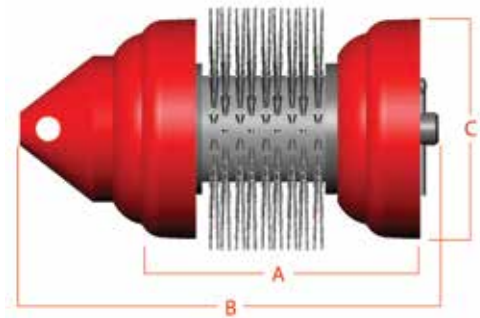

## SC2R

3-4" (76-102mm)

As the saying goes, "good things come in small packages." Apache developed the Series SC2R pig to give smaller gathering lines a moderate cleaning.

The result? The line is free of debris and flow rates improve. With the cleaning capability of the pitPRO™ steel brush and ability to negotiate sharp bends, the Series SCR is an extremely efficient cleaning tool.

Size	A	B	C	Weight	Part #
3"	5.750	7.750	3.375	3.0	60-3075-03
4"	5.875	8.375	4.375	5.0	60-3075-04

### Features & Benefits:

- The SC2R pig features two cups and pitPRO™ stainless steel brush.
- Every Series SCR pig is equipped with Apache Series C cups. As with all of Apache products, the Series C cup was specifically developed to perform, efficiently and reliably. To enhance durability, it's made from Reliathane, Apache's special blend of wear-resistant polyurethane.
- The large wearing surface of the cup promotes longer life, while product pressure holds the cutting edge firmly against the pipe wall.

Designed to negotiate 1.5D bends, the Series SC2R pig moves reliably through piping systems.