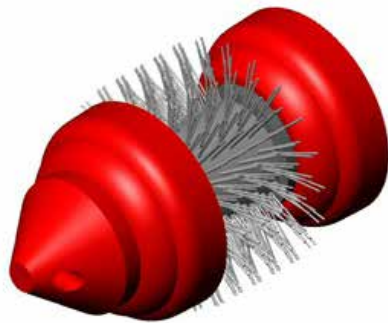

## SC2R

3-4" (76-102mm)

As the saying goes, "good things come in small packages." Apache developed the Series SC2R pig to give smaller gathering lines a moderate cleaning.

The result? The line is free of debris and flow rates improve. With the cleaning capability of the pitPRO™ steel brush and ability to negotiate sharp bends, the Series SCR is an extremely efficient cleaning tool.

Size	A	B	C	Weight	Part #
3"	5.750	7.750	3.375	3.0	60-3075-03
4"	5.875	8.375	4.375	5.0	60-3075-04

### Features & Benefits:

- The SC2R pig features two cups and pitPRO™ stainless steel brush.
- Every Series SCR pig is equipped with Apache Series C cups. As with all of Apache products, the Series C cup was specifically developed to perform, efficiently and reliably. To enhance durability, it's made from Reliathane, Apache's special blend of wear-resistant polyurethane.
- The large wearing surface of the cup promotes longer life, while product pressure holds the cutting edge firmly against the pipe wall.

Designed to negotiate 1.5D bends, the Series SC2R pig moves reliably through piping systems.