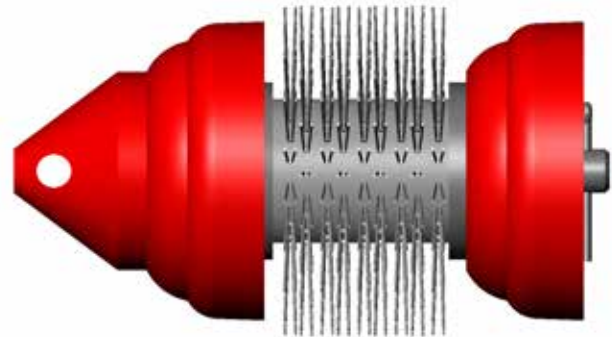

## SC2R

3-4" (76-102mm)

As the saying goes, "good things come in small packages." Apache developed the Series SC2R pig to give smaller gathering lines a moderate cleaning.

The result? The line is free of debris and flow rates improve. With the cleaning capability of the pitPRO™ steel brush and ability to negotiate sharp bends, the Series SCR is an extremely efficient cleaning tool.

Size	A	B	C	Weight	Part #
3"	5.750	7.750	3.375	3.0	60-3075-03
4"	5.875	8.375	4.375	5.0	60-3075-04

### Features & Benefits:

- The SC2R pig features two cups and pitPRO™ stainless steel brush.
- Every Series SCR pig is equipped with Apache Series C cups. As with all of Apache products, the Series C cup was specifically developed to perform, efficiently and reliably. To enhance durability, it's made from Reliathane, Apache's special blend of wear-resistant polyurethane.
- The large wearing surface of the cup promotes longer life, while product pressure holds the cutting edge firmly against the pipe wall.

Designed to negotiate 1.5D bends, the Series SC2R pig moves reliably through piping systems.