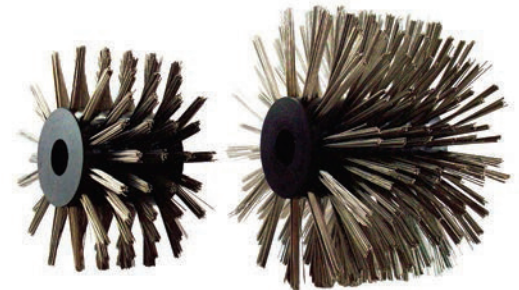

# BRUSHES

## CIRCULAR FLANGE - pitPRO™

3-16" (76-406mm)

Effective. Reliable. Durable. Our newest model of cleaning brush delivers incredible cleaning performance with outstanding durability.

With its high-density polyethylene core that features 304 stainless steel pencil brushes, the pitPRO™ pencil brush is a highly effective cleaning brush.

Size	Pattern	
	Centre Hole	Bolt Pattern
3"	94-0150-03	n/a
4"	94-0150-04	n/a
6"	94-0150-06	94-0152-06
8"	94-0150-08	94-0152-08
10"	94-0150-10	94-0152-10
12"	94-0150-12	94-0152-12
14"	94-0150-14	94-0152-14
16"	n/a	94-0152-16

### Features & Benefits:

- Available in stock sizes ranging from 3" to 16".
- Cleans powerfully, removing wax and scale.
- Individual wires reach into pipeline pits, cleaning them thoroughly.
- Extremely durable, so it can be used repeatedly.
- Its flexibility and ability to negotiate varying internal diameters make the pitPRO™ the great choice for cleaning multi diameter pipelines.