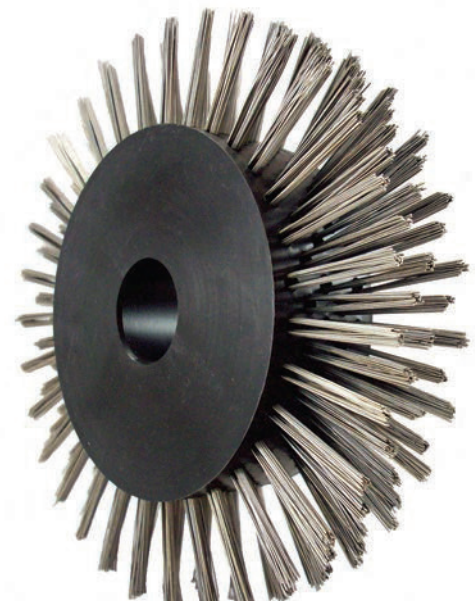

## CIRCULAR FLANGE - pitPRO™

3-16" (76-406mm)

Effective. Reliable. Durable. Our newest model of cleaning brush delivers incredible cleaning performance with outstanding durability.

With its high-density polyethylene core that features 304 stainless steel pencil brushes, the pitPRO™ pencil brush is a highly effective cleaning brush.

Size	Pattern	
	Centre Hole	Bolt Pattern
3"	94-0150-03	n/a
4"	94-0150-04	n/a
6"	94-0150-06	94-0152-06
8"	94-0150-08	94-0152-08
10"	94-0150-10	94-0152-10
12"	94-0150-12	94-0152-12
14"	94-0150-14	94-0152-14
16"	n/a	94-0152-16

### Features & Benefits:

- Available in stock sizes ranging from 3" to 16".
- Cleans powerfully, removing wax and scale.
- Individual wires reach into pipeline pits, cleaning them thoroughly.
- Extremely durable, so it can be used repeatedly.
- Its flexibility and ability to negotiate varying internal diameters make the pitPRO™ the great choice for cleaning multi diameter pipelines.