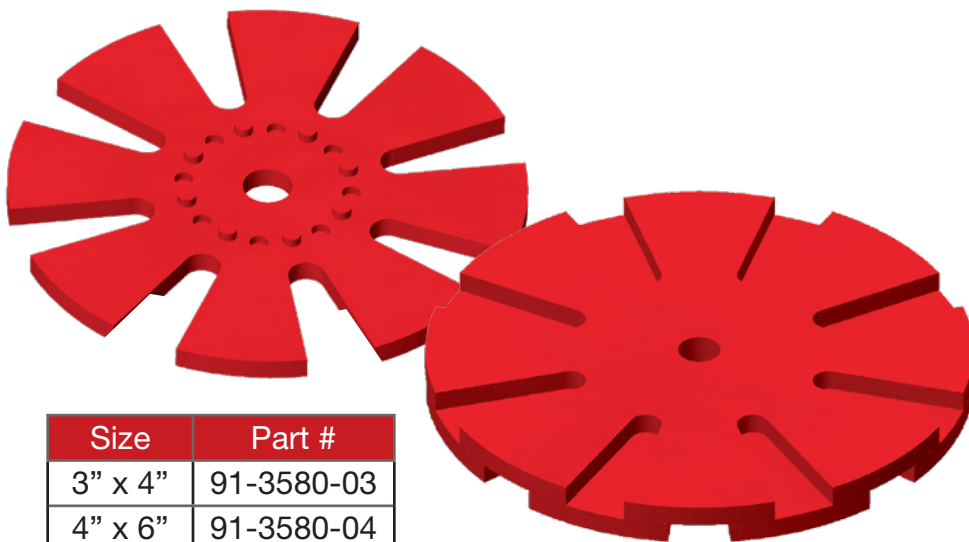

BI-DIRECTIONAL

BUTTERFLY DISC

3-10" (76-254mm)

Apache Butterfly Discs allow the operator to run pigs in pipelines with changes in inside diameter and can be used in both Bi-Directional and Uni-Directional applications. The durometer or composition of the discs can vary to meet any special requirements.

| Size | Part # |
|----------|------------|
| 3" x 4" | 91-3580-03 |
| 4" x 6" | 91-3580-04 |
| 6" x 8" | 91-3580-06 |
| 8" x 10" | 91-3580-08 |

**Other Sizes Available On Request*

TRANSITION SIZE:

-  3" to 4"
-  4" to 6"
-  6" to 8"
-  8" to 10"

POLYURETHANE BLADE

Available for most
16-48" Apache Pigs