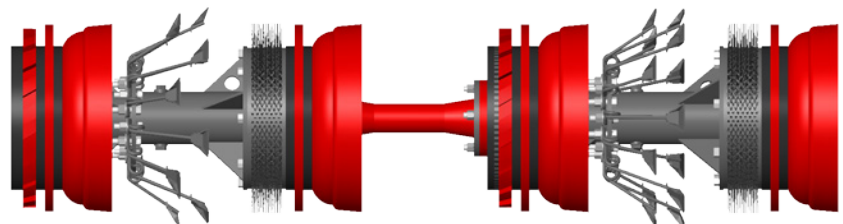

SPECIALTY

KNIFE PIG

HEAVY DUTY AND DURABLE METAL/CARBIDE SCRAPING KNIVES PROVIDE THE ULTIMATE CLEAN.

Individually spring mounted Apache knives distribute force evenly to the pipe wall.

3D TOOL

5D TOOL

Features & Benefits:

- Extremely aggressive cleaning/scraping
- 5D tools provide 360° knife coverage
- 3D tools provide about 70% knife coverage
- Single row provides 3D capabilities

Options Available:

- CARVER Disc
- Gauge Plate
- Transmitter Cavity
- Knuckle Joint to Tether Two Pigs