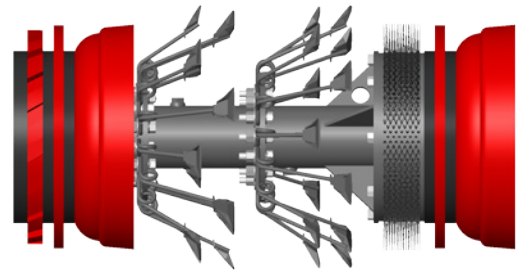

SPECIALTY

KNIFE PIG

HEAVY DUTY AND DURABLE METAL/CARBIDE SCRAPING KNIVES PROVIDE THE ULTIMATE CLEAN.

Individually spring mounted Apache knives distribute force evenly to the pipe wall.

3D TOOL

5D TOOL

Features & Benefits:

- Extremely aggressive cleaning/scraping
- 5D tools provide 360° knife coverage
- 3D tools provide about 70% knife coverage
- Single row provides 3D capabilities

Options Available:

- CARVER Disc
- Gauge Plate
- Transmitter Cavity
- Knuckle Joint to Tether Two Pigs

KNUCKLE JOINT