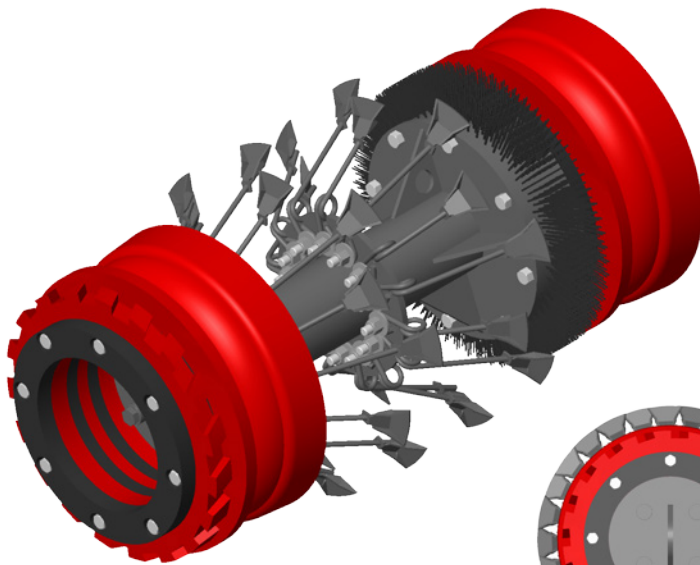

SPECIALTY

KNIFE PIG

HEAVY DUTY AND DURABLE METAL/CARBIDE SCRAPING KNIVES PROVIDE THE ULTIMATE CLEAN.

Individually spring mounted Apache knives distribute force evenly to the pipe wall.

3D TOOL

5D TOOL

Features & Benefits:

- Extremely aggressive cleaning/scraping
- 5D tools provide 360° knife coverage
- 3D tools provide about 70% knife coverage
- Single row provides 3D capabilities

Options Available:

- CARVER Disc
- Gauge Plate
- Transmitter Cavity
- Knuckle Joint to Tether Two Pigs

KNUCKLE JOINT