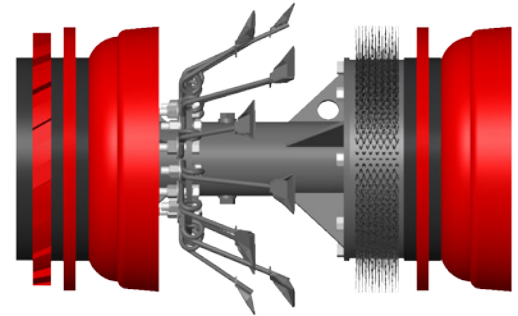

SPECIALTY

KNIFE PIG

HEAVY DUTY AND DURABLE METAL/CARBIDE SCRAPING KNIVES PROVIDE THE ULTIMATE CLEAN.

Individually spring mounted Apache knives distribute force evenly to the pipe wall.

3D TOOL

5D TOOL

Features & Benefits:

- Extremely aggressive cleaning/scraping
- 5D tools provide 360° knife coverage
- 3D tools provide about 70% knife coverage
- Single row provides 3D capabilities

Options Available:

- CARVER Disc
- Gauge Plate
- Transmitter Cavity
- Knuckle Joint to Tether Two Pigs

KNUCKLE JOINT