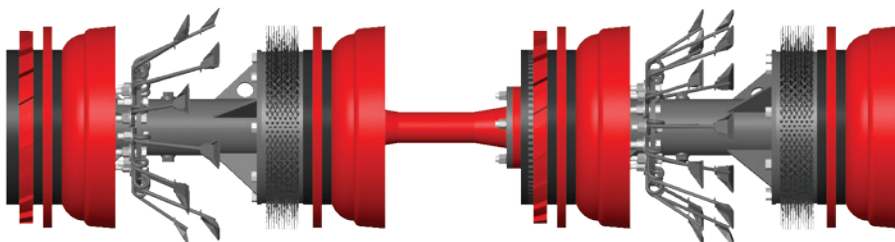

5D TOOL

PLEASE CONTACT APACHE FOR MORE DETAILED INFORMATION.