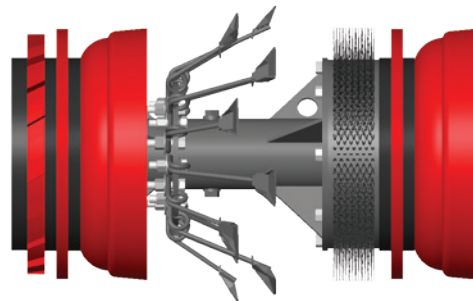

HEAVY DUTY AND DURABLE METAL SCRAPING KNIVES PROVIDE THE ULTIMATE CLEAN.

Individually spring mounted Apache knives distribute force evenly to the pipe wall to remove even the heaviest deposits.

Features:

**EXTREMELY AGGRESSIVE
CLEANING/SCRAPING**

5D TOOLS PROVIDE 360° COVERAGE.

3D TOOLS PROVIDE ABOUT 70% COVERAGE

SINGLE ROW PROVIDES 3D CAPABILITIES

OPTIONS:

- CARVER Disc
- Gauge Plate
- Transmitter Cavity
- Knuckle Joint to Tether Two Pigs