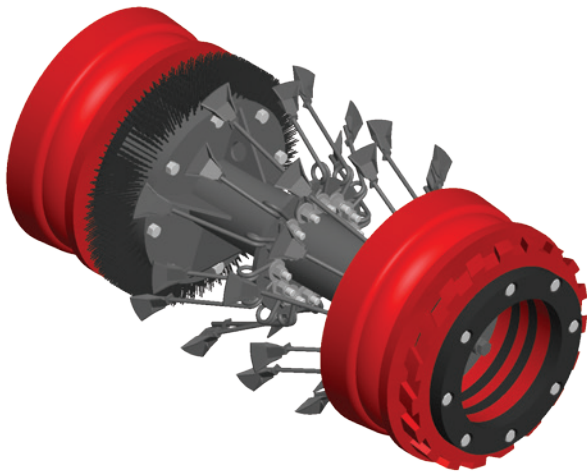

HEAVY DUTY AND DURABLE METAL SCRAPING KNIVES PROVIDE THE ULTIMATE CLEAN.

Individually spring mounted Apache knives distribute force evenly to the pipe wall to remove even the heaviest deposits.

Features:

**EXTREMELY AGGRESSIVE
CLEANING/SCRAPING**

5D TOOLS PROVIDE 360° COVERAGE.

3D TOOLS PROVIDE ABOUT 70% COVERAGE

SINGLE ROW PROVIDES 3D CAPABILITIES

OPTIONS:

- CARVER Disc
- Gauge Plate
- Transmitter Cavity
- Knuckle Joint to Tether Two Pigs