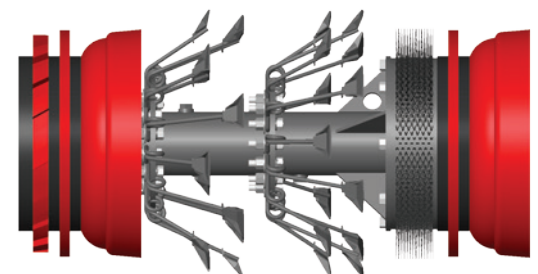

5D TOOL

PLEASE CONTACT APACHE FOR MORE DETAILED INFORMATION.