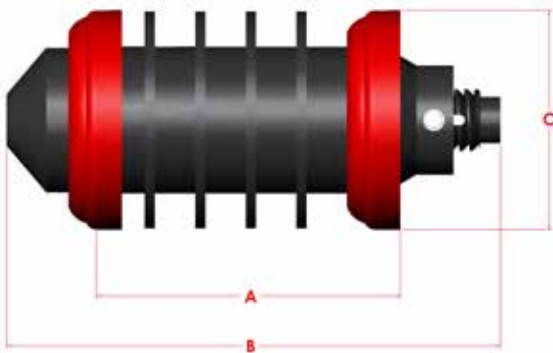

ALL URETHANE

VERSI II - modular cast

6-20" (152-508mm)

The Apache Versi II are an all-urethane, durable and economical pipeline pig. Designed for versatility, it can easily be adapted for cleaning, batching, or displacement operations. The flexibility of the solid urethane shaft means even wear of the sealing elements, an inherent problem with heavy steel mandrel shafts.

Size	A	B	C	Part #
6"	9.250	15.375	6.375	73055206
8"	12.625	19.875	8.500	73055208
10"	15.000	24.375	10.625	73055210
12"	18.625	27.625	12.500	73055212
14"	21.500	30.750	13.875	73055214
16"	24.000	33.875	16.000	73055216
20"	30.125	43.125	19.875	73055220

Features:

- No metal parts to bend, corrode or damage pipe lining.
- Remove and replace only worn parts instead of entire assembly.
- Customize configurations to suit application.
- All cups and discs are manufactured from proprietary Reliathane.
- Light-weight.
- **Designed to traverse 1.5D bends.**