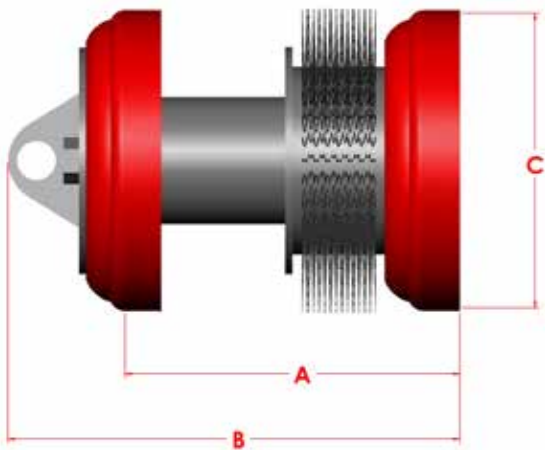

SCRAPER CUP

SC2R

6-14" (152-356mm)

The Series SCR cleaning pigs are designed to aggressively remove debris from pipelines. Effective in all types of pipelines, the aggressive fixed steel brush provides optimal cleaning ability.

Size	A	B	C	Weight	Part #
6"	7.750	11.000	6.375	13	60307506
8"	10.000	13.500	8.500	23	60307508
10"	11.875	16.000	10.625	38	60307510
12"	14.625	19.125	12.750	53	60307512
14"	17.125	21.750	13.875	62	60307514

Features:

The SC2R pigs come standard with two Apache Series C cups manufactured from high quality Reliathane. Elements and brushes can easily be replaced to provide additional service.

Designed to traverse 1.5D bends.

Options:

- Circular flat carbon steel, stainless steel, pencil or plastic brushes.
- Aluminum or steel gauging plates are available in either slotted or standard styles.
- Magnets are available.
- Available with UT configuration with internal transmitter housing for 6" - 14" pigs.