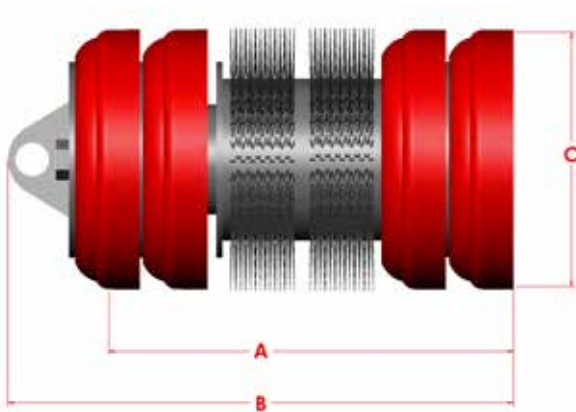

## DC4R

6-14" (152-356mm)

Apache Series DCR cleaning pigs are used to remove debris from pipelines thereby improving valuable flowrates. DC4R pigs come standard with four Apache Series C cups manufactured from high quality Reliathane.

Size	A	B	C	Weight	Part #
6"	9.625	12.875	6.375	21	60308406
8"	12.250	15.750	8.500	37	60308408
10"	15.250	19.500	10.625	65	60308410
12"	18.625	23.125	12.750	94	60308412
14"	20.125	24.750	13.875	106	60308414

Designed to traverse 3D bends.

### Options:

- Gauging plates of aluminum or steel, and either in slotted or standard styles.
- Carbon steel, stainless steel, pencil or plastic brushes.
- Magnets are available.
- Available with UT configuration with internal transmitter housing for 6" - 14" pigs.