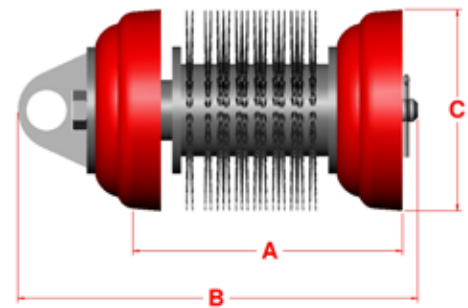

SCRAPER CUP

SC2A

3-4" (76-102mm)

The Series SCA cleaning pigs improve flow rate deficiencies in small gathering lines. The ability to negotiate sharp bends and the cleaning capability of the Series HDPE-PB brush make the SCA an efficient cleaning tool.

Size	A	B	C	Weight	Part #
3"	5.750	7.750	6.375	3.0	60300203
4"	5.875	8.375	4.375	5.0	60300204

Features:

The SC2A pigs come standard with two Apache Series C cups manufactured from high quality Reliathane and stainless steel brushes. Elements and brushes can be easily replaced to provide additional service.

Designed to traverse 1.5D bends.

Options:

- New mandrel possibility.