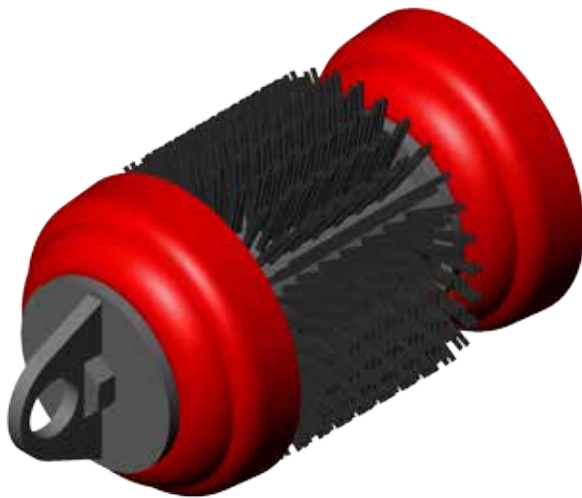

SCRAPER CUP

SC2A

3-4" (76-102mm)

The Series SCA cleaning pigs improve flow rate deficiencies in small gathering lines. The ability to negotiate sharp bends and the cleaning capability of the Series HDPE-PB brush make the SCA an efficient cleaning tool.

Size	A	B	C	Weight	Part #
3"	5.750	7.750	6.375	3.0	60300203
4"	5.875	8.375	4.375	5.0	60300204

Features:

The SC2A pigs come standard with two Apache Series C cups manufactured from high quality Reliathane and stainless steel brushes. Elements and brushes can be easily replaced to provide additional service.

Designed to traverse 1.5D bends.

Options:

- New mandrel possibility.