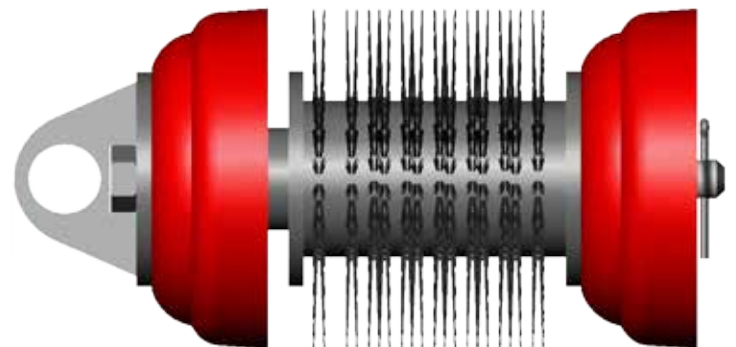

SCRAPER CUP

SC2A

3-4" (76-102mm)

The Series SCA cleaning pigs improve flow rate deficiencies in small gathering lines. The ability to negotiate sharp bends and the cleaning capability of the Series HDPE-PB brush make the SCA an efficient cleaning tool.

Size	A	B	C	Weight	Part #
3"	5.750	7.750	6.375	3.0	60300203
4"	5.875	8.375	4.375	5.0	60300204

Features:

The SC2A pigs come standard with two Apache Series C cups manufactured from high quality Reliathane and stainless steel brushes. Elements and brushes can be easily replaced to provide additional service.

Designed to traverse 1.5D bends.

Options:

- New mandrel possibility.