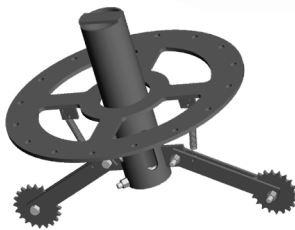

Other Accessories

Apache can manufacture Pig Sizing Rings to any customer supplied dimensions, quickly and cost effectively. Sizing Rings are used to slide over a worn used pipeline pig to be utilized as an indication that the pig needs to be replaced by the operator. These rings should not be used as a go-no-go and only part of the operators decision making process if the used pig needs to be discarded.

2" - 14" Sizing Rings

- No handles.

16" - 48" Sizing Rings

- Four (4) handles.

Transmitter Cavity with Rattlers

Transmitter Cavity

Custom design for any transmitter