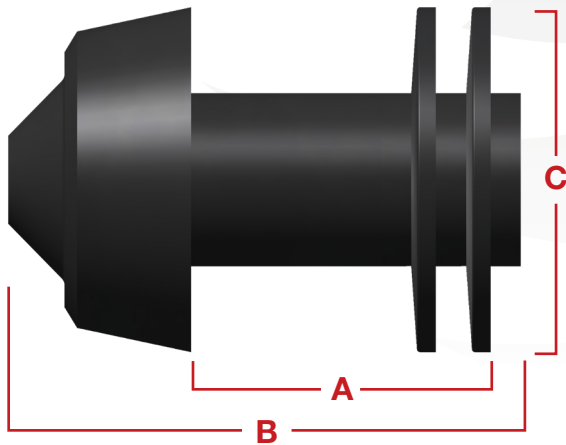

Hurricane LP

3-12" (76-305mm)

The Hurricane filming and lead pig combination makes for efficient filming system.

The Hurricane Lead Pig (LP) acts as the lead pig of a double-pig train. It carries inhibitor or biocide treatment, allowing minimal by-pass. The inhibitor is contained between the LP and the Hurricane Filming Pig (FP). As the train moves through the line, the FP leaves a film of inhibitor on the pipe wall.

Size	A	B	C	Part #
3"	2.500	4.875	3.375	74-0572-03S
4"	3.625	6.250	4.375	74-0572-04S
6"	5.375	8.750	6.500	74-0572-06S
8"	7.625	11.750	8.500	74-0572-08S
10"	9.625	14.125	10.625	74-0572-10S
12"	10.125	15.375	12.500	74-0572-12S

Designed to negotiate 1.5D or greater bends.

Features & Benefits:

- Lightweight – no metal components.
- Can be launched in most common pigging valves.
- Standard hollow core to house electronic transmitter.