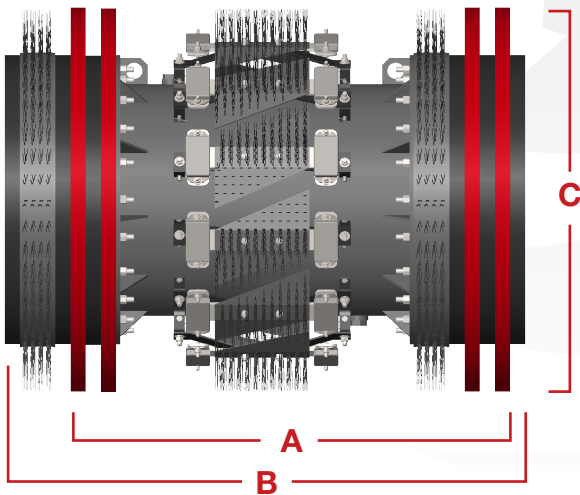

EDXR

16-48" (406-1219mm)

The EDXR is one of the most aggressive bi-directional cleaning pig Apache has to offer. Available in single body or dual body configuration, the EDXR consists of four sealer discs, two RB brushes, XB brush, and two rows of magnets. The sturdy brushes forcefully scrub away residue and debris to aggressively clean the line before testing.

Size	A	B	C	Part #
16"	22.000	28.000	15.875	60-7350-16
18"	22.000	28.000	17.875	60-7350-18
20"	27.125	33.250	20.000	60-7350-20
22"	30.375	36.500	22.000	60-7350-22
24"	32.000	38.250	24.125	60-7350-24
30"	34.125	40.750	30.250	60-7350-30
36"	39.875	47.250	36.500	60-7350-36
42"	46.000	53.750	42.125	60-7350-42
48"	51.500	60.000	48.875	60-7350-48

Designed to negotiate 3D or greater bends.

Options Available:

- CARVER discs. See page 5-20 for additional information.
- Aluminum Gauge Plates in standard styles or slotted styles. See page 6-4 for additional information.
- Radial and Block Brush options available. See pages 5-23 to 5-26 for additional information.
- Magnets to collect metallic debris. See page 6-2 for additional information.
- Transmitter Cavity to accommodate electronic tracking equipment. See page 6-5 for additional information.
- Rattlers. See page 6-5 for additional information.