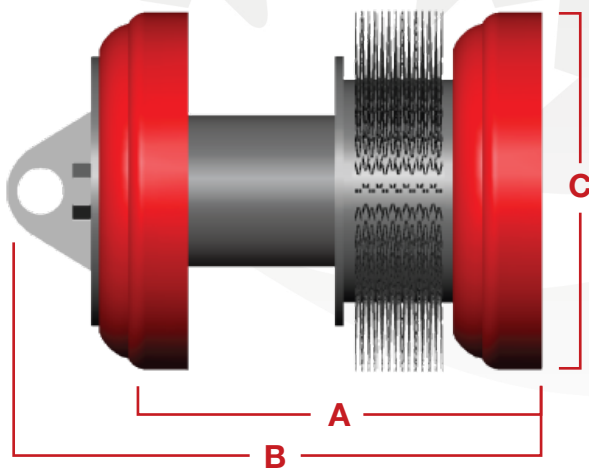

SC2R

6-14" (152-356mm)

Apache developed the SC2R to give smaller gathering lines a moderate cleaning. The SC2R pigs are equipped with a brush and two Series C cups. Brush options vary between sizes of pig. The SC2R was designed to negotiate sharp bends to make it an efficient cleaning tool.

Size	A	B	C	Part #
6"	8.380	12.210	6.380	60-3075-06
8"	9.760	14.210	8.500	60-3075-08
10"	11.720	16.710	10.630	60-3075-10
12"	14.860	18.960	12.750	60-3075-12
14"	16.830	21.130	13.880	60-3075-14

Designed to negotiate 1.5D or greater bends.

Features & Benefits:

- Equipped with Series C cups made from Reliathane, Apache's special blend of wear-resistant polyurethane.
- Large wearing surface of the cup promotes longer life while the edge holds firmly against the pipe wall.
- Equipped with radial brush or other circular brushes.