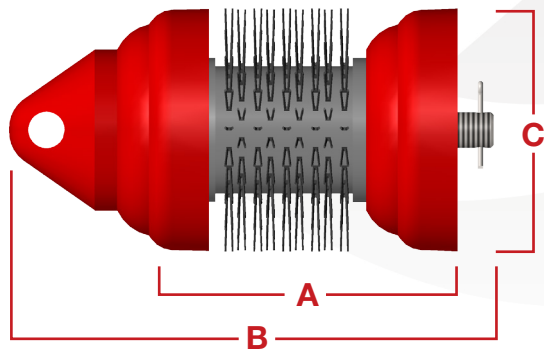

SC2R

3-4" (76-102mm)

Apache developed the SC2R to give smaller gathering lines a moderate cleaning. The SC2R pigs are equipped with a brush and two Series C cups. The SC2R was designed to negotiate sharp bends to make it an efficient cleaning tool.

Size	A	B	C	Part #
3"	4.00	6.750	3.375	60-3075-03
4"	5.125	8.125	4.375	60-3075-04

Designed to negotiate 1.5D or greater bends.

Features & Benefits:

- Equipped with Series C cups made from Reliathane, Apache's special blend of wear-resistant polyurethane.
- Large wearing surface of the cup promotes longer life while the edge holds firmly against the pipe wall.
- Equipped with pitPRO™ steel brush.

Options Available:

- Aluminum Mandrel.
- Aluminum Gauge Plates in standard or slotted styles. See page 6-4 for additional information.