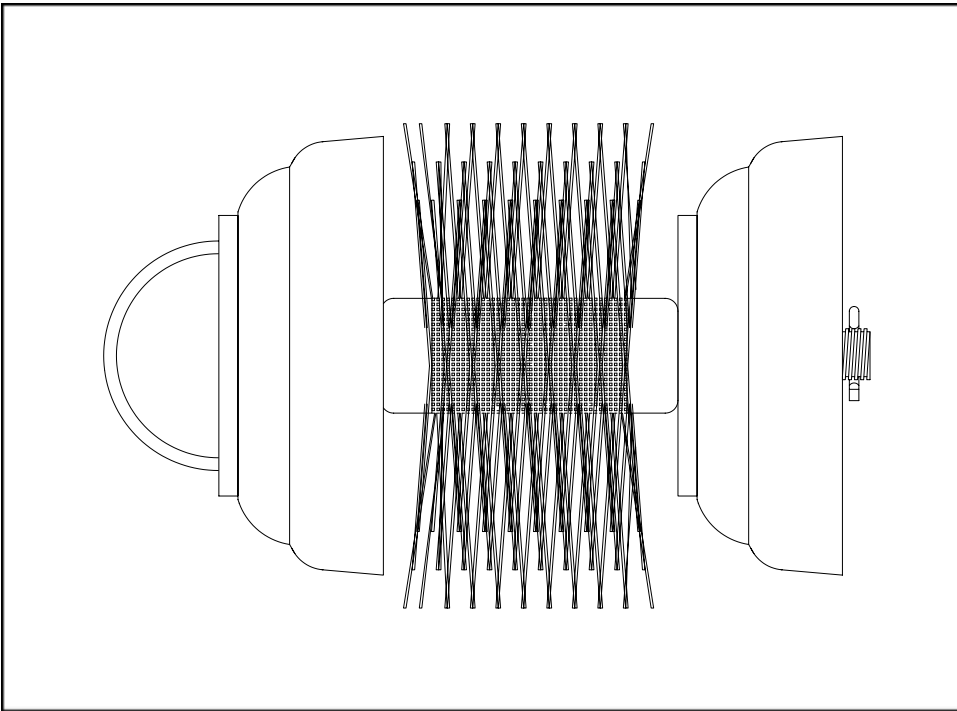

Cleaning Pigs

SC2A

3" - 4"
76mm - 102mm

Options

The Apache **SCA** series are available in sizes 3"(76mm) through 4" (102mm).

- Scraper cups are available in different durometers and materials.

Apache will assist you in selecting the proper pig for your application.

Description

The **SCA** cleaning pig improves flow rate deficiencies in small gathering lines. The ability to negotiate sharp bends and the cleaning capability of the series **AB** brush make the **SCA** an efficient cleaning tool.

Features

The **SC2A** pigs can traverse 1.5D bends, and are built with durable Apache polyurethane scraper cups. Elements and brushes can be easily replaced to provide additional service.

Cleaning Pigs
SC3A
3"-4"
